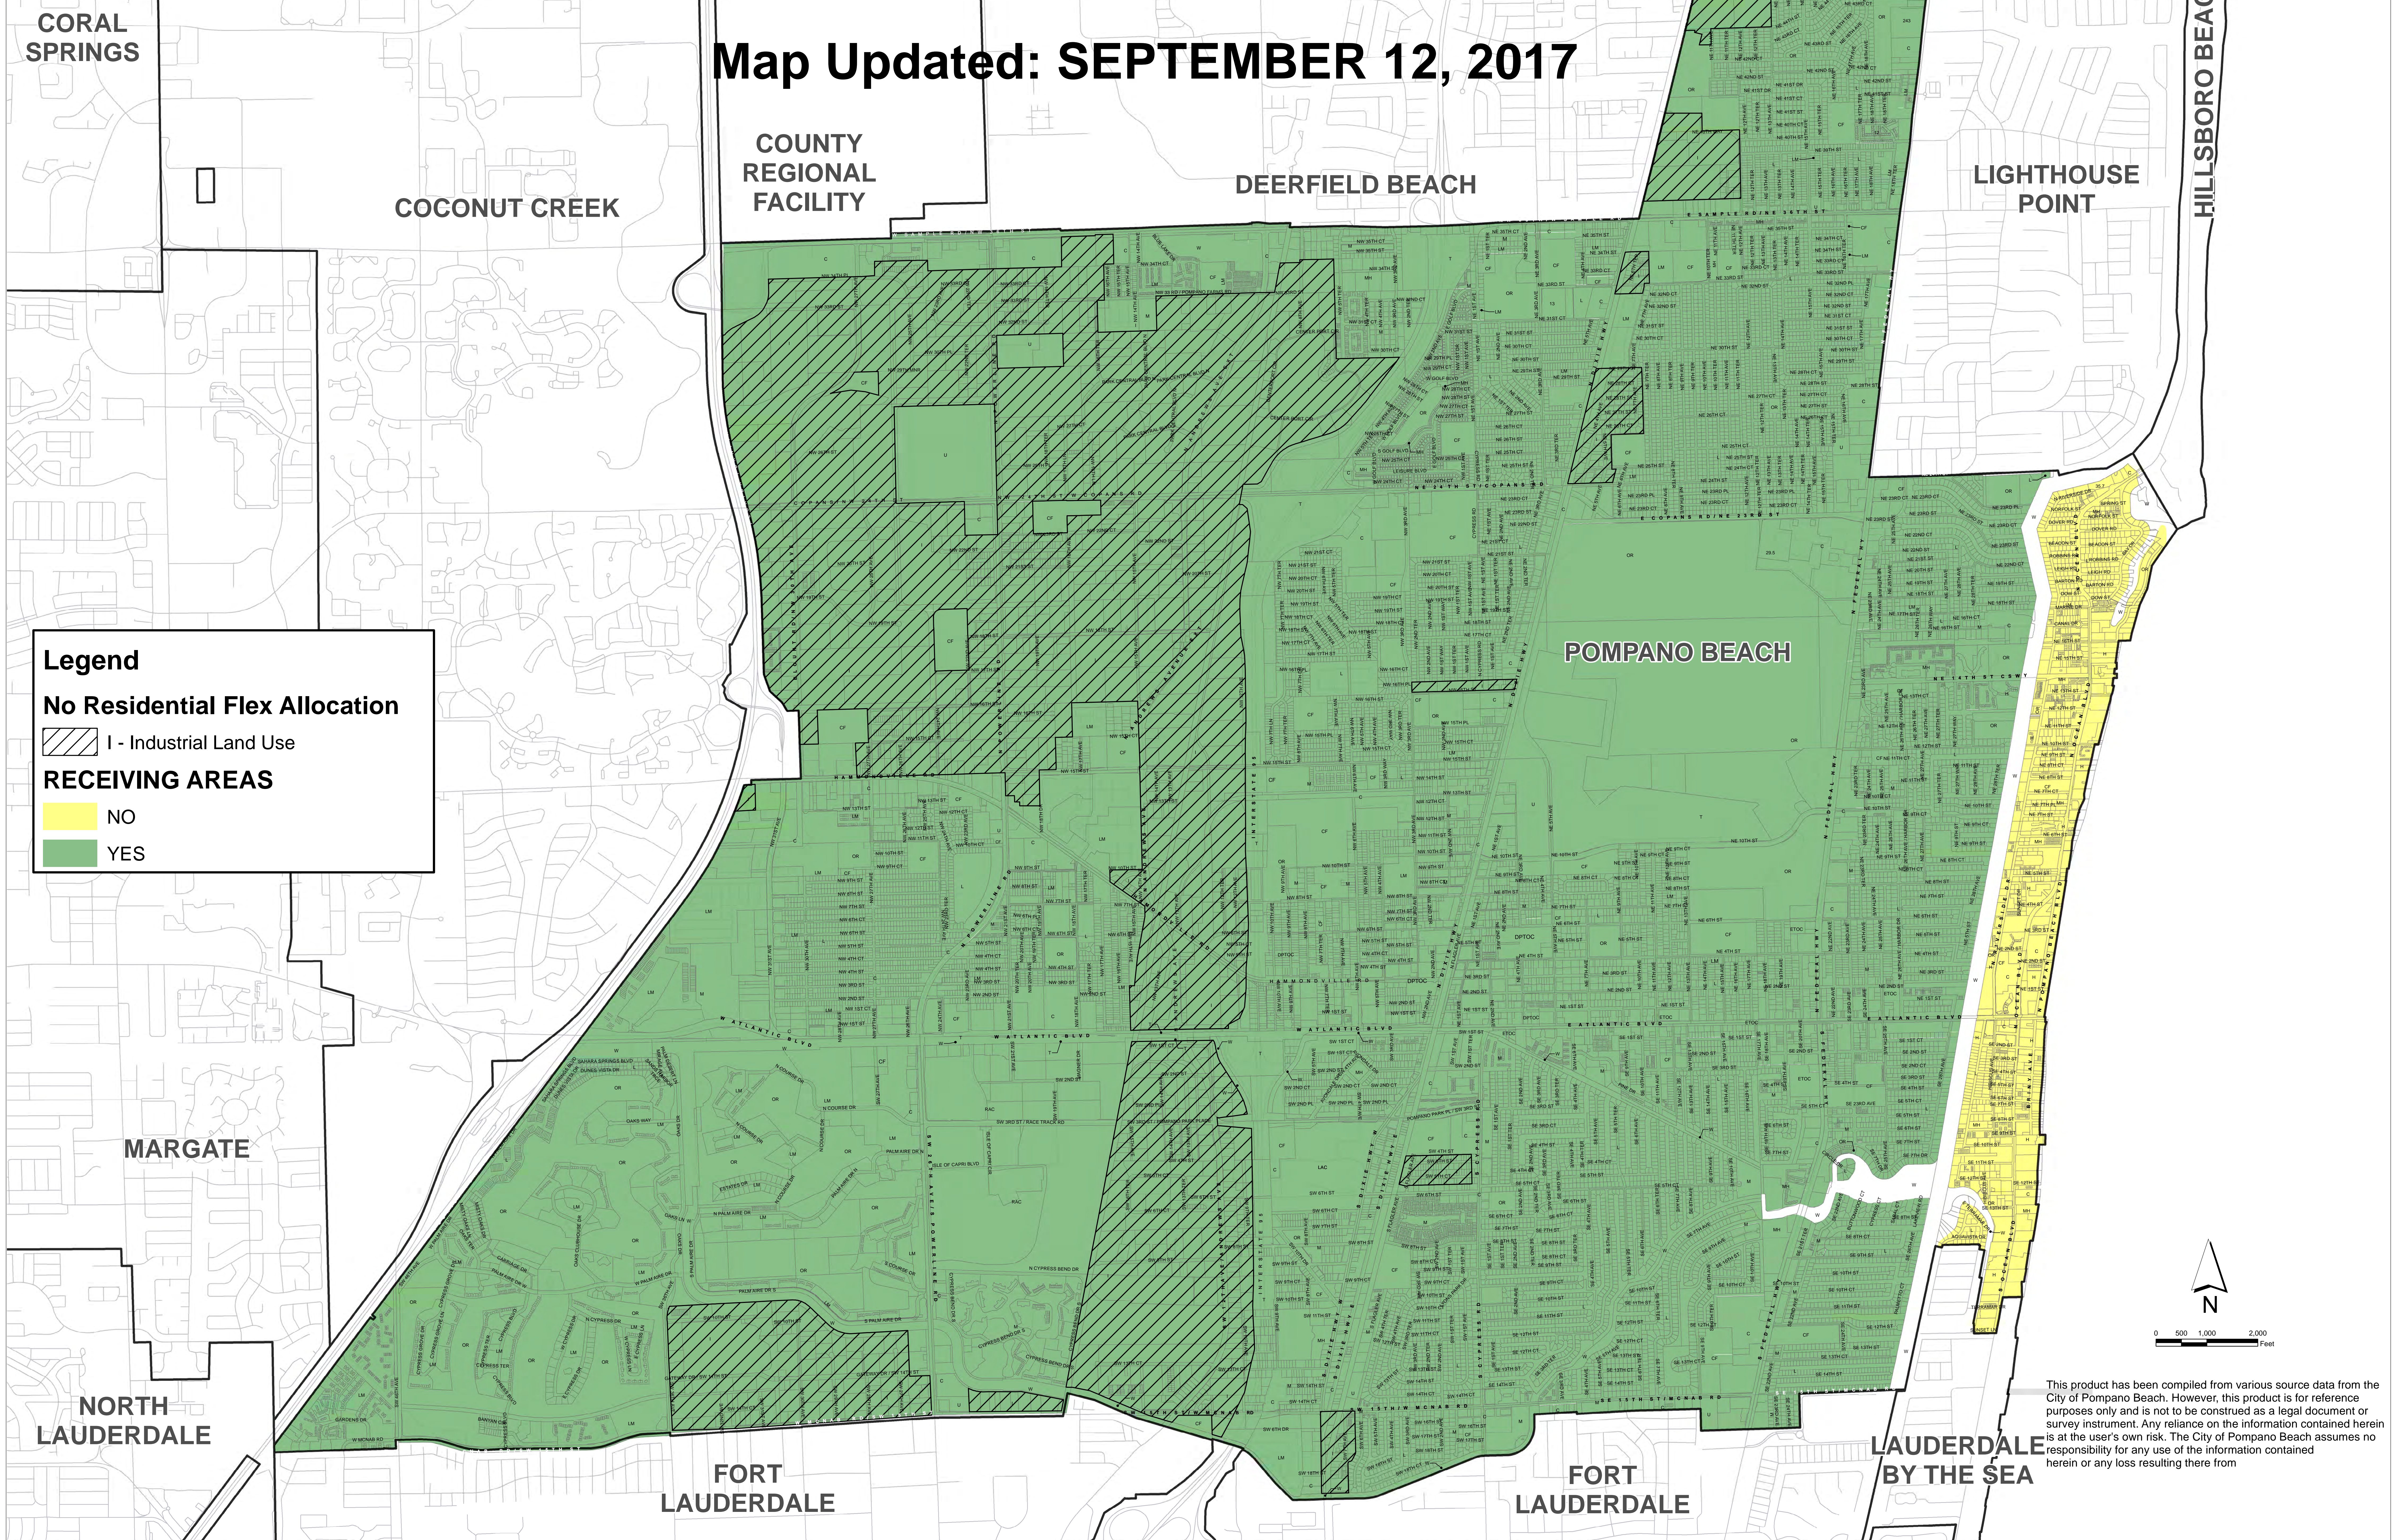

CITY OF POMPANO BEACH RESIDENTIAL AND NON-RESIDENTIAL FLEX RECEIVING AREA

Map Updated: **SEPTEMBER 12, 2017**

Legend

No Residential Flex Allocation

 I - Industrial Land Use

RECEIVING AREAS

 NO

 YES