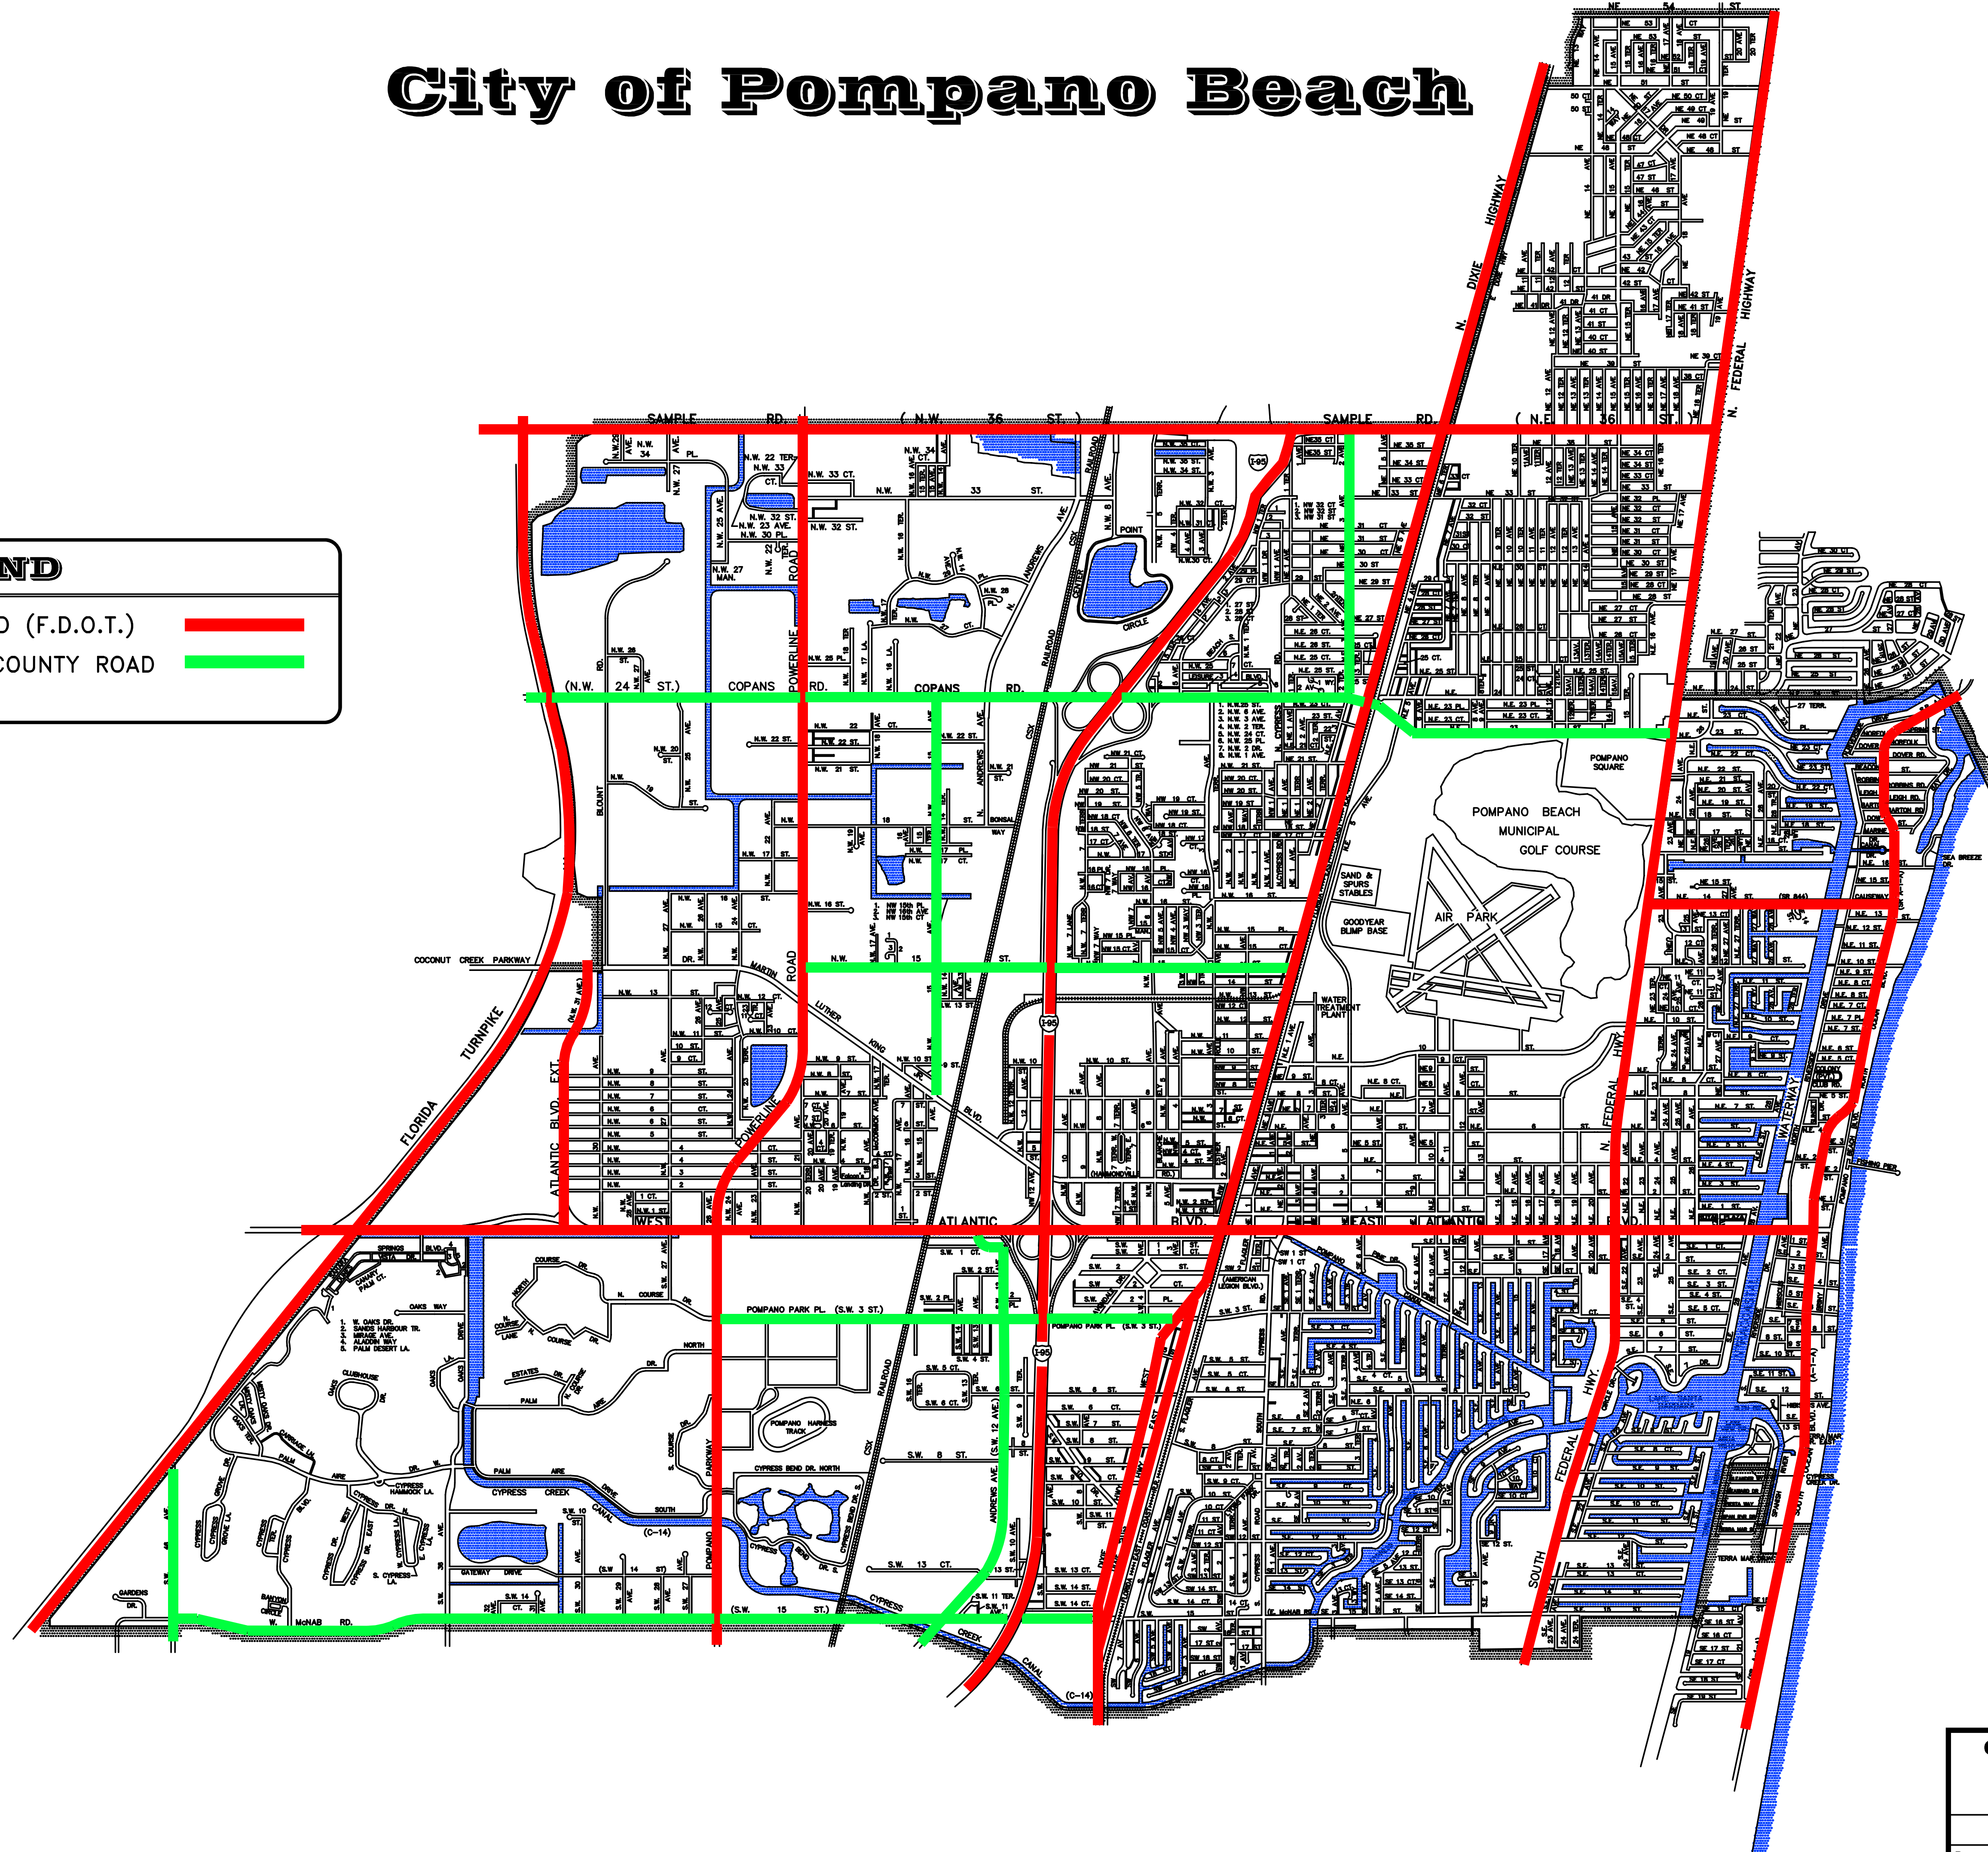

# City of Pompano Beach

## LEGEND

- STATE ROAD (F.D.O.T.) —
- BROWARD COUNTY ROAD —

NOT TO SCALE

CITY LIMITS  
(SHADING LIES ENTIRELY  
OUTSIDE CITY)

**CITY OF POMPANO BEACH**  
 BROWARD COUNTY, FLORIDA  
 ENGINEERING DEPARTMENT  
**Right of Way Map**  
 Drawn By: S.SERRANO | Date: 05/02/05 | Checked By: H. GRAY | Date: 05/02/05

This map should not be used for legal boundary determinations.